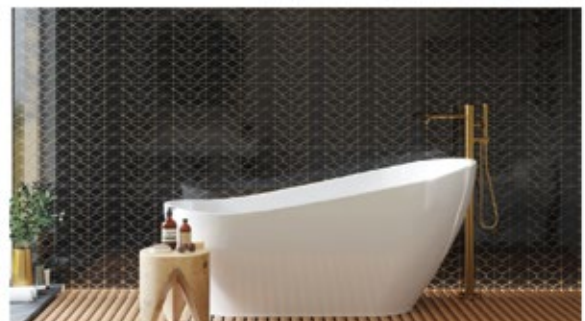

www.oliviatiles.com

floral

panel 52x60 cm

Colores

Colors

Azul

Parks

Kaki