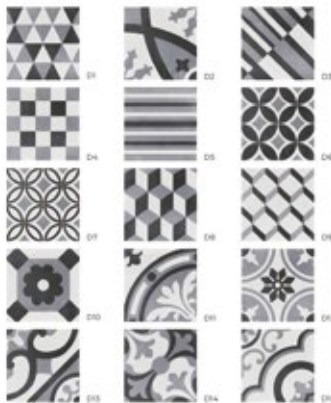

OLIVIA[®]

T I L E S

merchandising book

promociones 2023

cementum

panel 52x60 cm

Colores

Colors

Nature Patchwork

Black & White Patchwork

Noah Granite Patchwork

www.oliviatiles.com

Colores
Colors

Metalizados

Colores
Colors

Decorativos